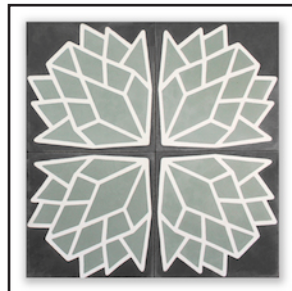

GROW	THE CEDARS
HOUSE	
GROW	
HANDMADE CEMENT TILE	

DIMENSIONS: 8x8 inches
 DEPTH: 5/8ths inch
 WEIGHT: 3 lbs.
 TILES PER SF: 2.25
 LEAD TIME TO SHIP: 4-6 weeks
 (Large orders may have a longer leadtime)

This geometric cedar cone floret is modern, yet classic. Featured palette: Sage, Charcoal, and White.

Pricing does not include freight shipping from Mexico. Due to minimum restrictions, there is an up-charge applied to orders under 40 square feet. Please contact us for a customized quote.