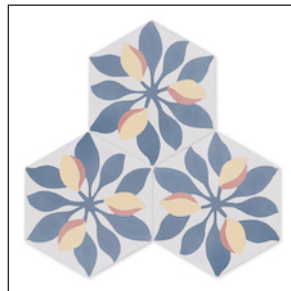

We recommend ordering 10-15% overage to cover any chipping or cracking that may occur during shipment or installation. All tile orders will be rounded up into a multiple of 12 to ensure boxes are correctly packaged. Pricing does not include freight shipping from Mexico. Please contact us for a customized quote.

Installation and care guidelines: <https://growhousegrow.com/tile-installation-guidelines/>

GROW HOUSE GROW / Brooklyn, NY
Handmade Wallpaper + Tile with a Story
www.growhousegrow.com / info@growhousegrow.com